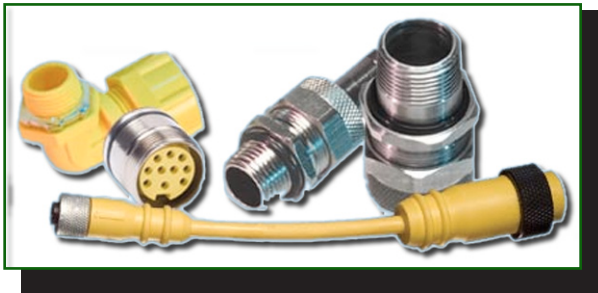

## Wire Management Products

- Cord Connectors
- Wire Mesh Grips
- Dome Cap Cable Glands

## Industrial Interconnects and Cordsets

- Micro/M 12 Connectors
- Mini Connectors
- Pico/8mm Connectors